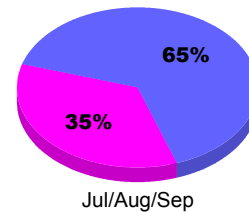

Month	Net Memb Goal	Actual New Memb	Actual Dropped Memb	Gain/Loss of Memb	Gain/Loss of Memb
Jul/Aug/Sep	-10	13	-33	-20	-14
Totals	-10	13	-33	-20	-14

Membership Results 2012-2013

Goal, New, Dropped, Gain/Loss

Legend: Goal (Cyan), Actual (Green), Dropped (Yellow), Gain Loss (Magenta)

Comparison of Membership Gain/Loss

Current Year Compared to the Previous Year

Legend: Current Year (Cyan), Previous Year (Green)

Gender Comparison 2012-2013

Jul/Aug/Sep

Legend: Male (Blue), Female (Magenta)