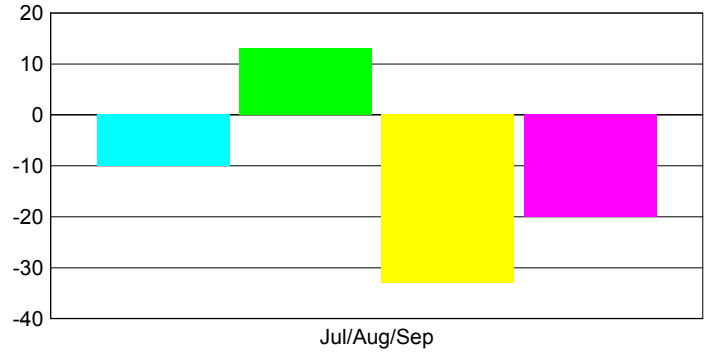

Club Results 2012-2013

Goal, New, Dropped, Gain/Loss

Legend: Goal (Cyan), Actual (Green), Dropped (Yellow), Gain Loss (Magenta)

Comparison of Club Gain/Loss

Current Year Compared to the Previous Year

Legend: Current Year (Cyan), Previous Year (Green)

YTD Status Quo Clubs 2012-2013

Status Quo Clubs Compared to Status Quo Members

Legend: Status Quo Clubs (Cyan), Total Status Quo Members (Green)

MEMBERSHIP

**Membership Results
2012-2013**

**Membership
2011-2012**

Month	Net Memb Goal	Actual New Memb	Actual Dropped Memb	Gain/Loss of Memb	Gain/Loss of Memb
Jul/Aug/Sep	-10	13	-33	-20	-14
Totals	-10	13	-33	-20	-14

Membership Results 2012-2013

Goal, New, Dropped, Gain/Loss

Legend: Goal (Cyan), Actual (Green), Dropped (Yellow), Gain Loss (Magenta)

Comparison of Membership Gain/Loss

Current Year Compared to the Previous Year

Legend: Current Year (Cyan), Previous Year (Green)